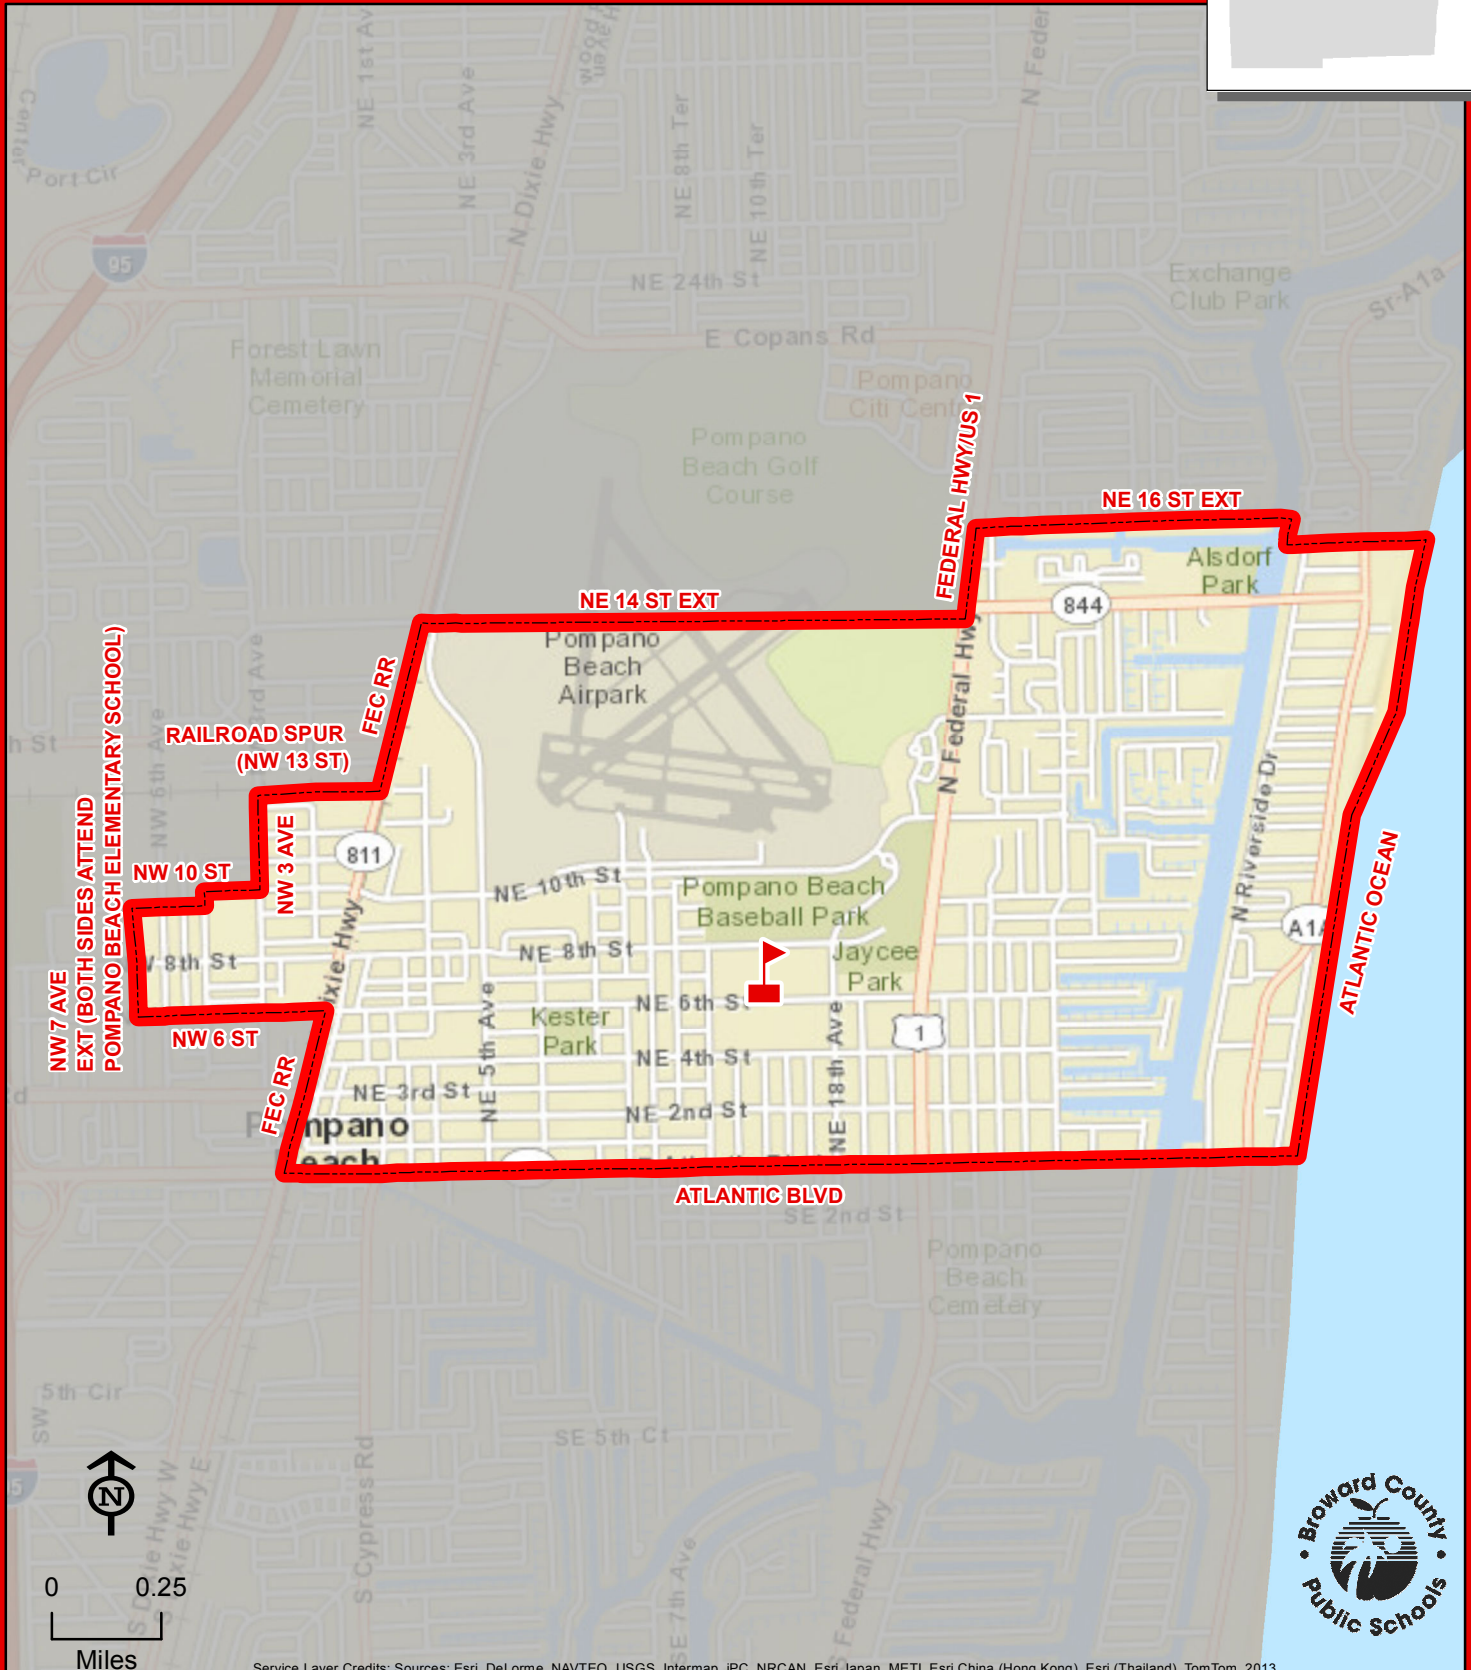

# POMPANO BEACH ELEMENTARY SCHOOL

700 NE 13 AVENUE  
POMPANO BEACH, FLORIDA 33060  
754-322-8050

THIS MAP IS FOR CONCEPTUAL PURPOSES ONLY AND SHOULD NOT BE USED FOR LEGAL BOUNDARY DETERMINATIONS

POMPANO BEACH